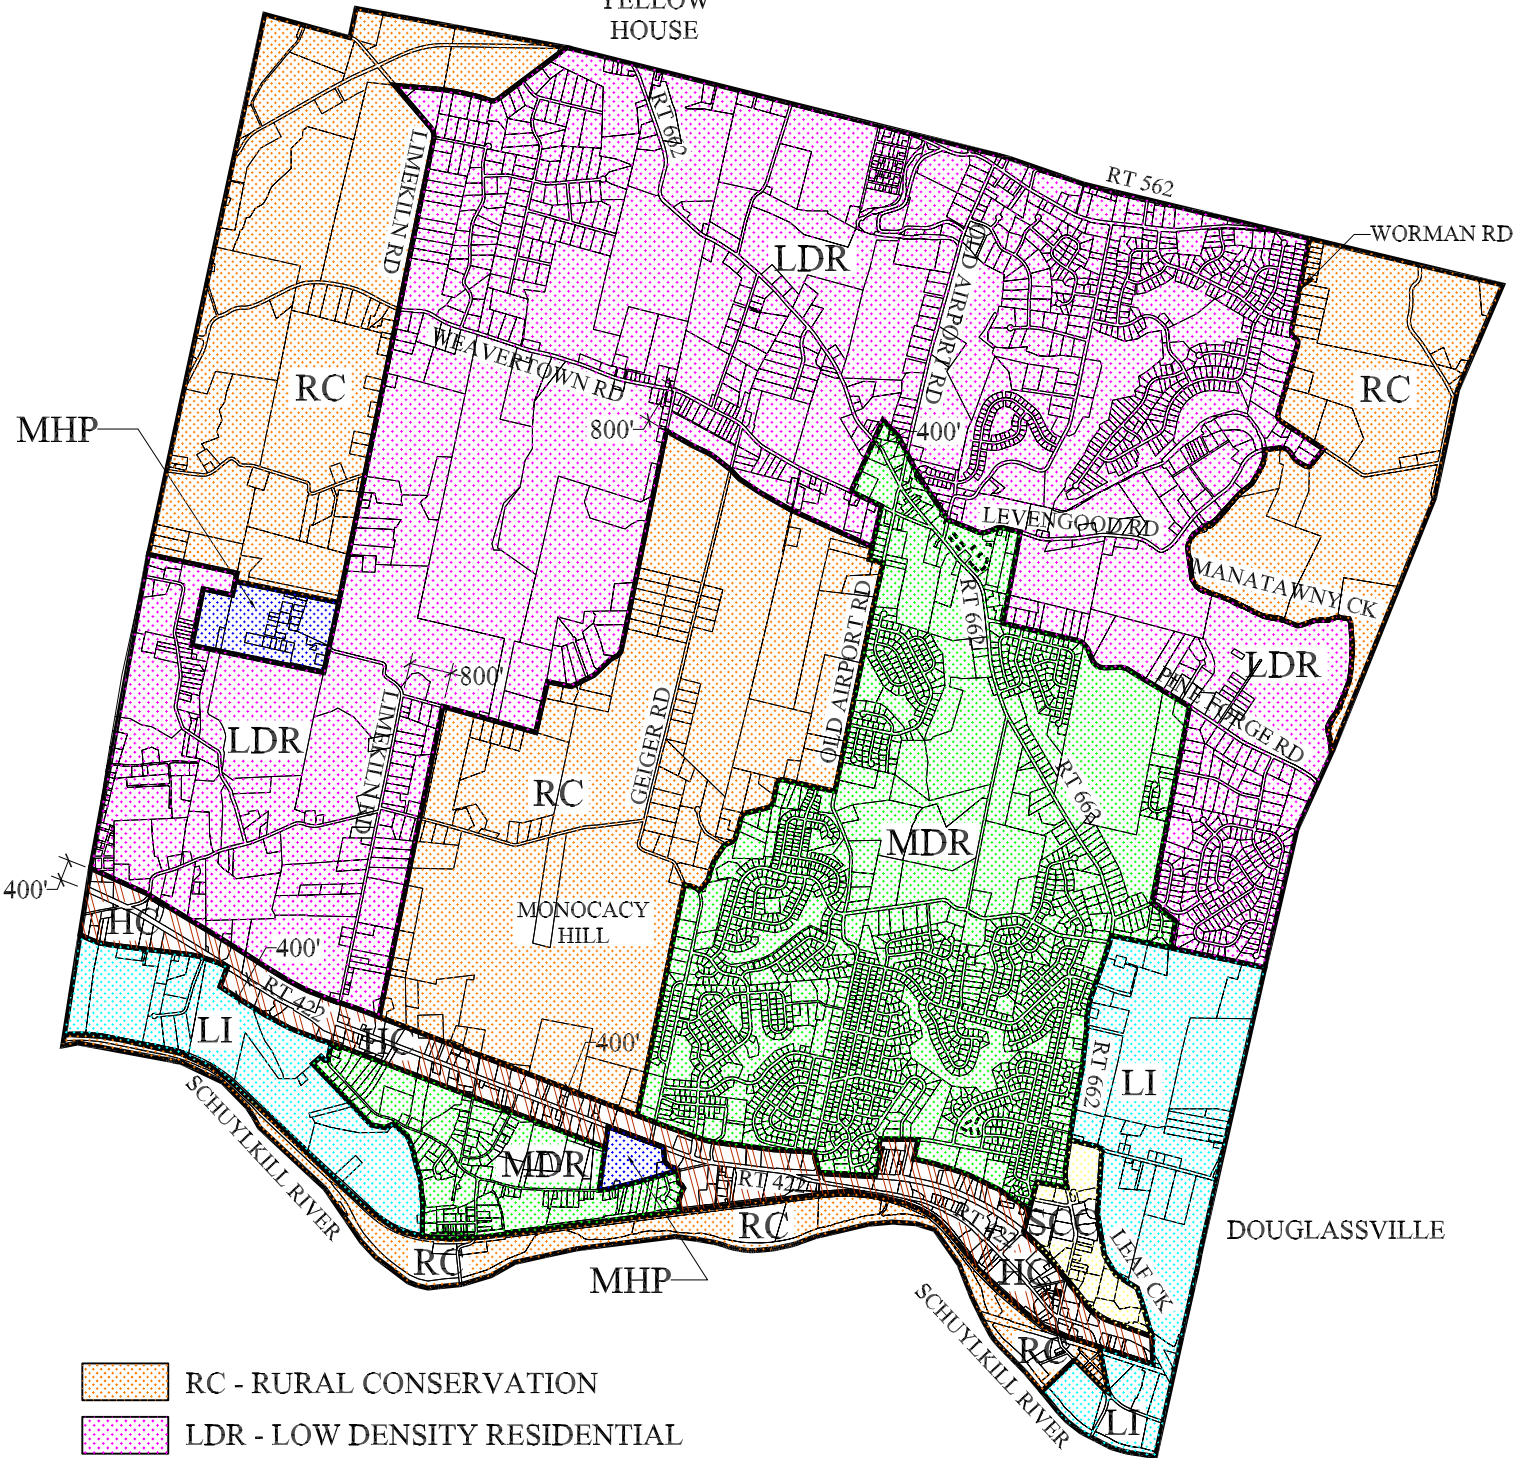

AMITY TOWNSHIP ZONING MAP

YELLOW
HOUSE

- RC - RURAL CONSERVATION
- LDR - LOW DENSITY RESIDENTIAL
- MDR - MEDIUM DENSITY RESIDENTIAL
- LI - LIGHT INDUSTRIAL
- HC - HIGHWAY COMMERCIAL
- SCC - SHOPPING CENTER COMMERCIAL
- MHP - MOBILE HOME PARK